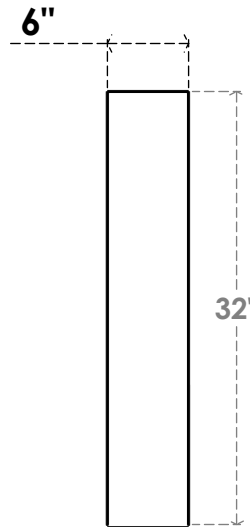

ITEM NUMBER: BRCPC060X26000X32000TRA

6"W X 26"D X 32"H TRADITIONAL ARCHITECTURAL GRADE PVC CLOSED KNEE BRACE

SIDE PROFILE

FRONT PROFILE

ISOMETRIC

EKENA MILLWORK
2300 WEST MAIN ST.
CLARKSVILLE, TX 75426
TOLL FREE: 866-607-0453
WWW.EKENAMILLWORK.COM