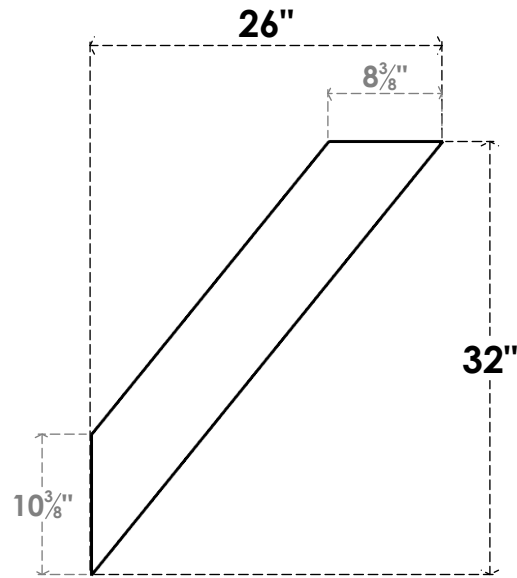

ITEM NUMBER: BRCPC060X26000X32000TRA

6"W X 26"D X 32"H TRADITIONAL ARCHITECTURAL GRADE PVC CLOSED KNEE BRACE

SIDE PROFILE

FRONT PROFILE

ISOMETRIC

EKENA MILLWORK
2300 WEST MAIN ST.
CLARKSVILLE, TX 75426
TOLL FREE: 866-607-0453
WWW.EKENAMILLWORK.COM